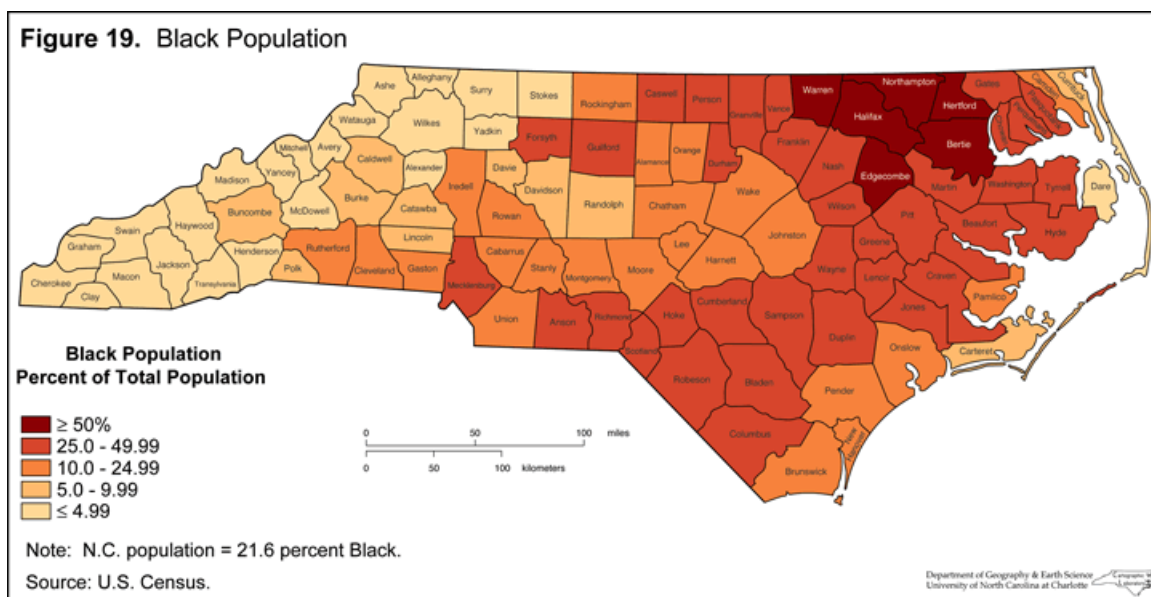

[General Demographics- Part 1: Overview](#) [3]

[General Demographics- Part 2: Asian](#) [4]

[General Demographics- Part 3: Hispanic](#) [5]

[General Demographics- Part 4: White](#) [6]

[General Demographics- Part 5: African American](#)

[General Demographics- Part 6: Native American](#) [7]

Part 5: African American

Map based on populations from the 2000 US Census.

The distribution of African Americans in North Carolina is pretty much a reciprocal pattern to the distribution of the [white](#) [6] population in North Carolina. Six counties in northeastern North Carolina have African American majorities while most other Coastal Plain counties had shares between 25 and 50 percent (Figure 19). Some of the more populous Piedmont metro counties, including [Mecklenburg](#) [8], [Forsyth](#) [9] and [Guilford](#) [10], had similar shares. To the west the proportion declines and most of the mountain counties had shares of less than five percent.

Links

[1] <https://ncpedia.org/general-demographics-part-5-african> [2] <https://geoeath.charlotte.edu/> [3] <https://ncpedia.org/general-demographics-part-1> [4] <https://ncpedia.org/general-demographics-part-2-asian> [5] <https://ncpedia.org/general-demographics-part-3> [6] <https://ncpedia.org/general-demographics-part-4-white> [7] <https://ncpedia.org/general-demographics-part-6-native> [8] <https://ncpedia.org/geography/mecklenburg> [9] <https://ncpedia.org/geography/forsyth> [10] <https://ncpedia.org/geography/guilford> [11] <https://ncpedia.org/category/authors/stuart-alfred-w> [12] <https://ncpedia.org/category/entry-source/north-carolin>