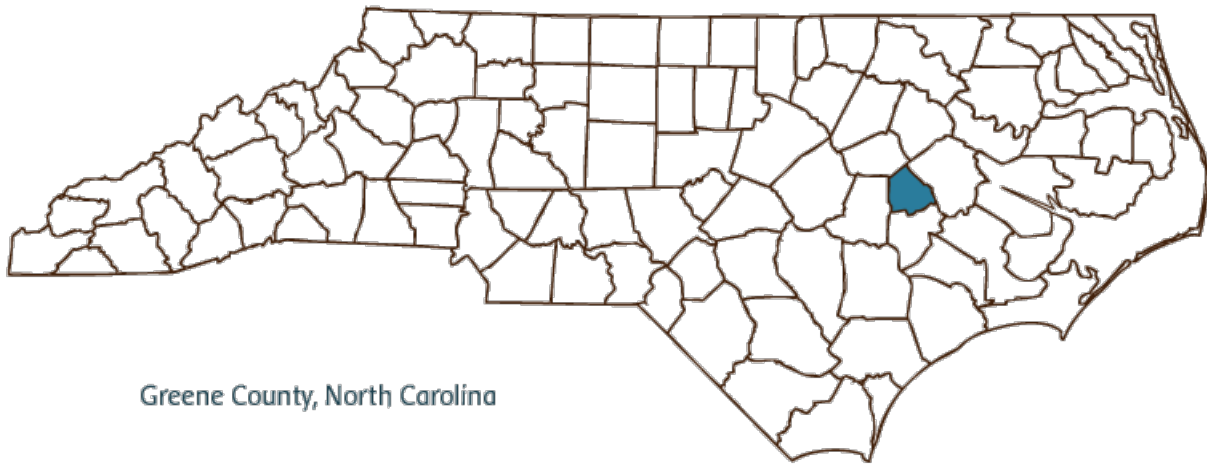

Greene County, North Carolina

See also: [North Carolina Counties](#) ^[13] (to access links to NCpedia articles for all 100 counties); [Green County History](#) ^[14].

by Allyson C. Criner, 2006

Greene County, located in the [Coastal Plain](#) ^[6] region of east central North Carolina, was formed from Dobbs County (which no longer exists) in 1791. [Tuscarora Indians](#) ^[15] originally inhabited the region, but after a period of conflict with English settlers culminating in the Tuscarora and [Yamasee Wars](#) ^[16] (1711-15), they were forced out. Greene County is the site of Fort Neoheroka, scene of the decisive battle of the Tuscarora War in March 1713. The site has been investigated by archaeologists in recent years. The county was originally named Glasgow County, for North Carolina secretary of state James Glasgow, but it was renamed for Revolutionary War commander Nathanael Greene after Glasgow was indicted for fraud in 1799. Communities in Greene County include [Hookerton](#) ^[17], Walstonburg, and the county seat, [Snow Hill](#) ^[18], incorporated in 1828.

Greene County agricultural products include [tobacco](#) ^[19], corn, soybeans, [swine](#) ^[20], and chickens. The county has several lumber mills. The population of Greene County was estimated to be 20,000 in 2004.

Annotated history of Greene County's formation:

For an annotated history of the county's formation, with the laws affecting the county, boundary lines and changes, and other origin information, visit these references in *The Formation of the North Carolina Counties* (Corbitt, 2000), available online at North Carolina Digital Collections (note, there may be additional items of interest for the county not listed here):

County formation history: <https://digital.ncdcr.gov/digital/collection/p16062coll9/id/289886> ^[21]

Index entry for the county: <https://digital.ncdcr.gov/digital/collection/p16062coll9/id/290082> ^[22]

References:

James M. Creech, *History of Greene County, North Carolina: Compiled from Legends, Hearsay, Records Found There and Elsewhere* (1979).

Additional resources:

Corbitt, David Leroy. 2000. *The formation of the North Carolina counties, 1663-1943*. <https://digital.ncdcr.gov/digital/collection/p16062coll9/id/290103> ^[23] (accessed June 20, 2017).

Greene County Government: <https://greenecountync.gov/> ^[2]

Greene County Chamber of Commerce: <https://www.greenecountychamber.org/> ^[24]

DigitalNC, Greene County: <https://www.digitalnc.org/counties/greene-county/> ^[25]

North Carolina Digital Collections (explore by place, time period, format): <https://digital.ncdcr.gov/> ^[26]

Image credits:

Rudersdorf, Amy. 2010. "NC County Maps." Government & Heritage Library, State Library of North Carolina.

Subjects:

[American Indians](#) ^[27]

[Counties](#) ^[28]

[Tuscarora Indian War](#) ^[29]